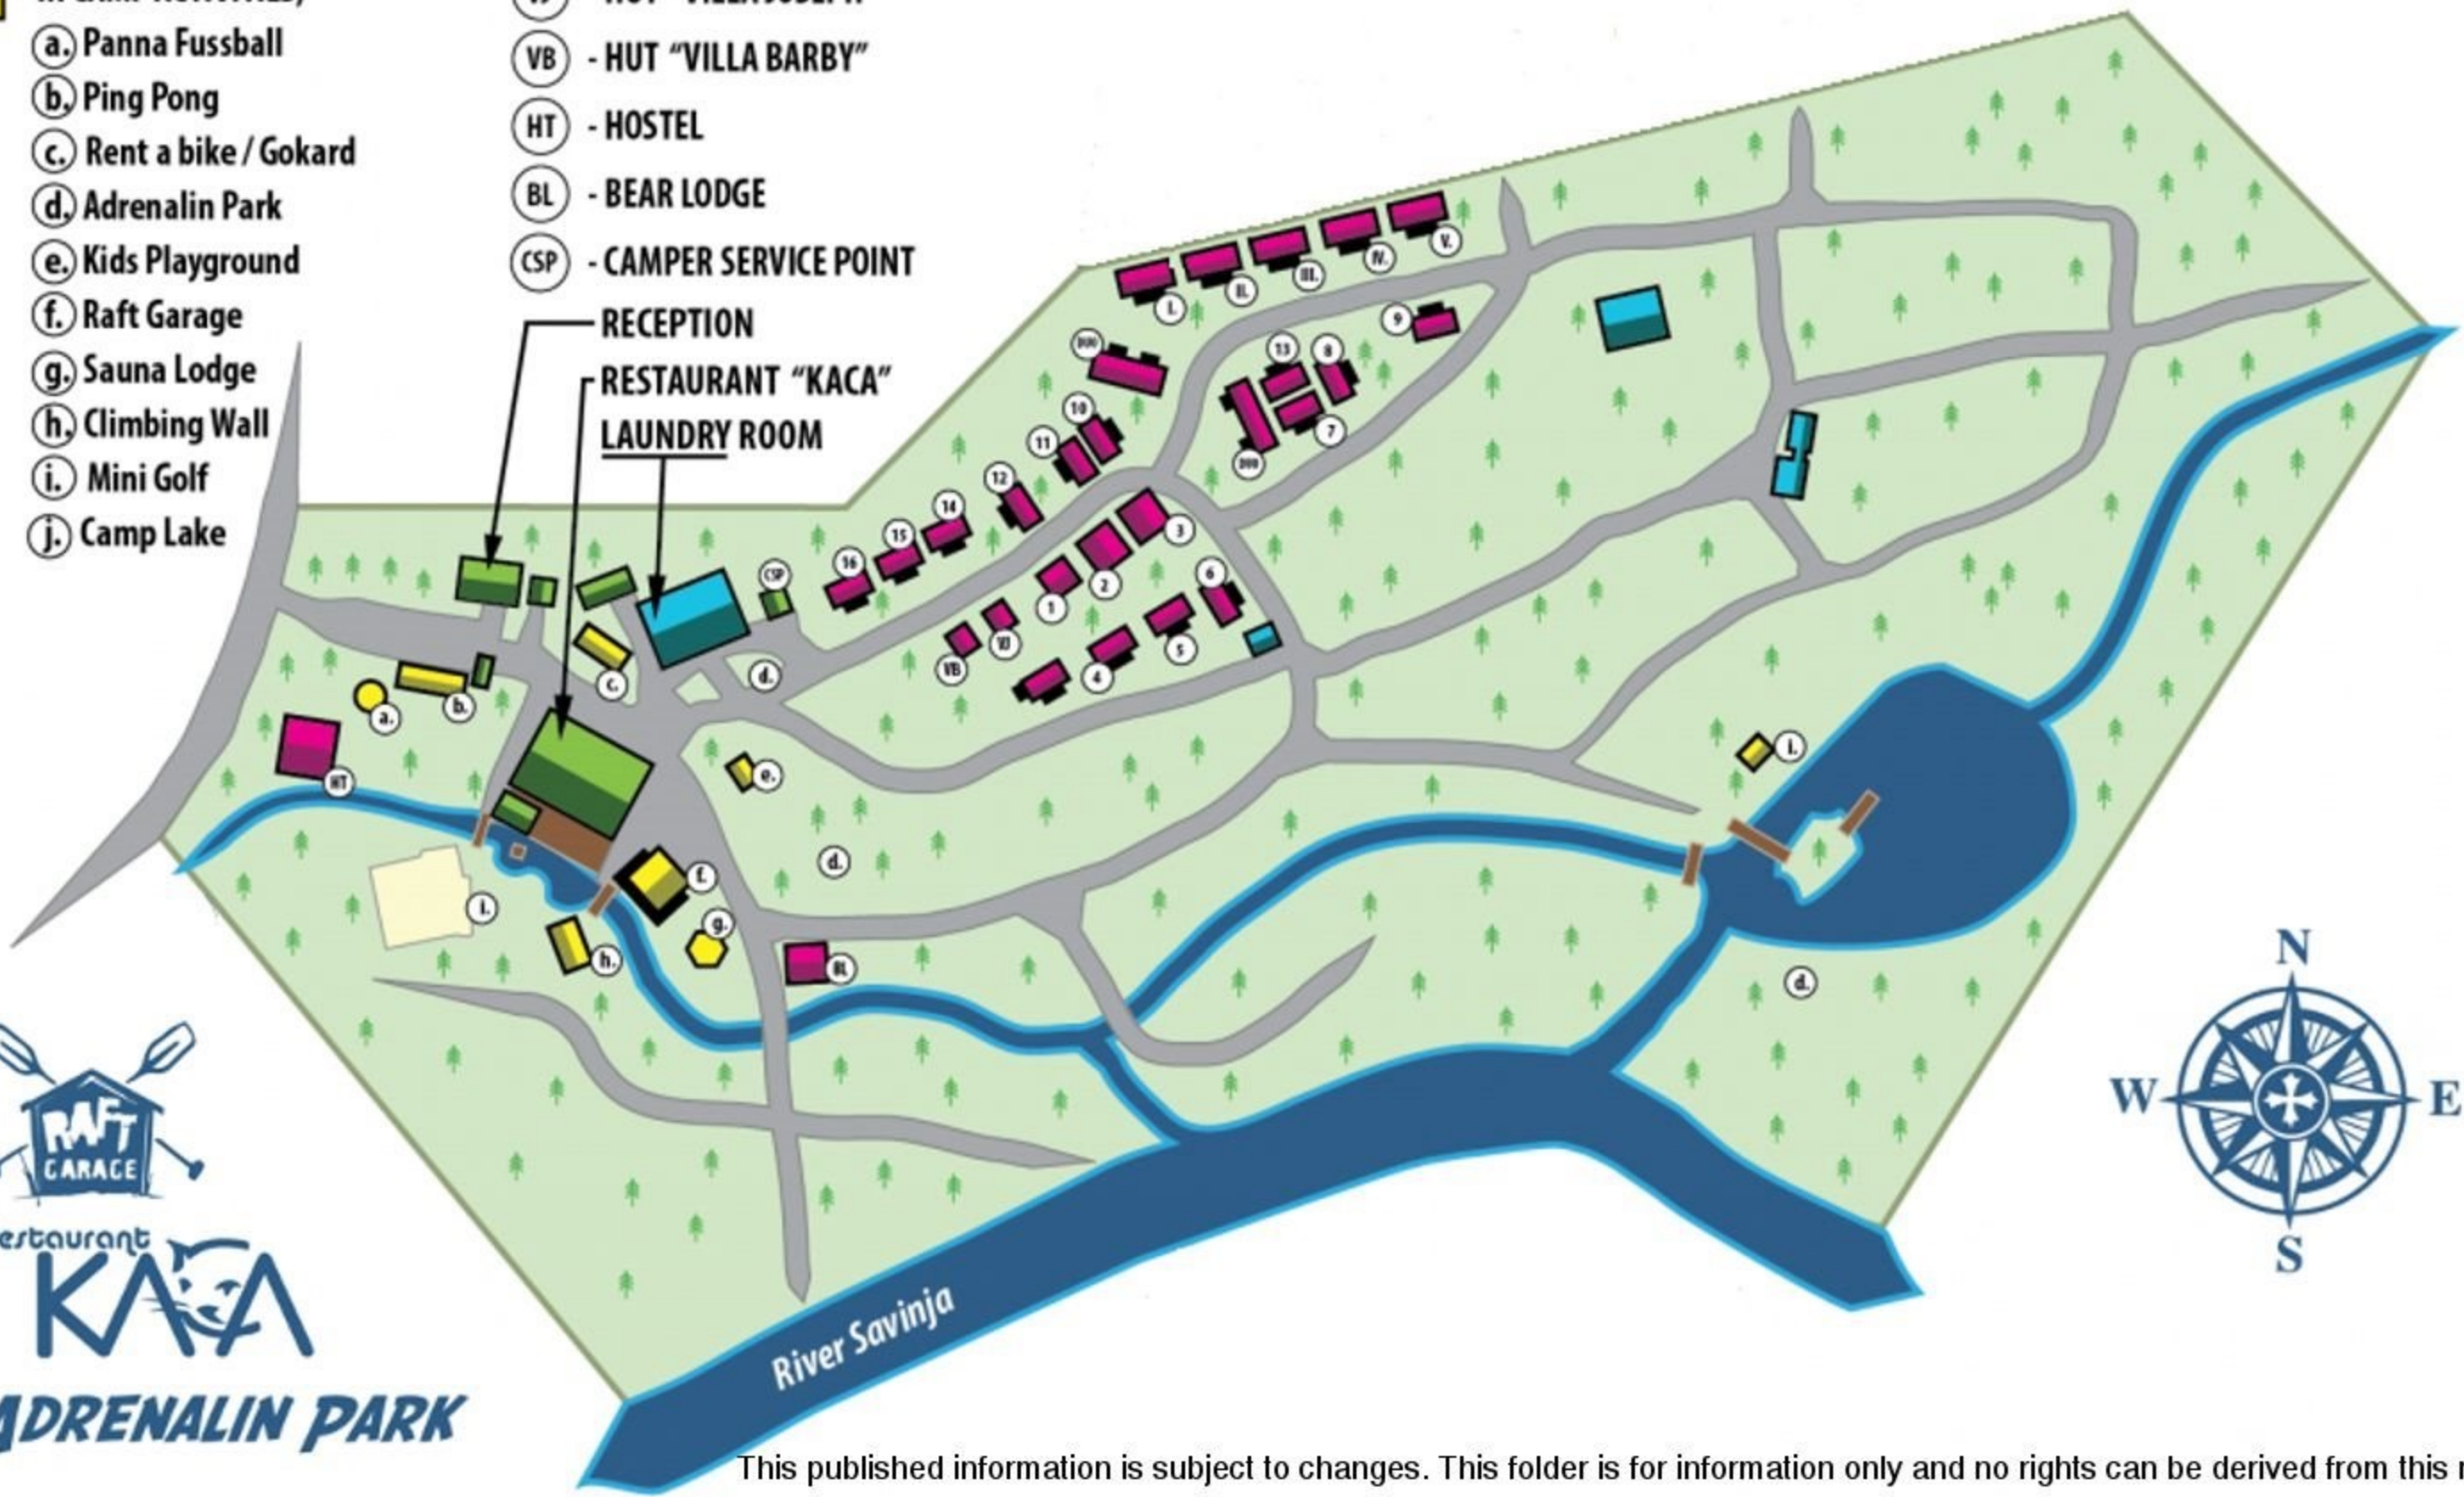

- HOUSING / ACCOMODATION
- WC / SHOWER / WASHING
- CAMP FACILITIES
- IN CAMP ACTIVITIES;

- (a.) Panna Fussball
- (b.) Ping Pong
- (c.) Rent a bike / Gokard
- (d.) Adrenalin Park
- (e.) Kids Playground
- (f.) Raft Garage
- (g.) Sauna Lodge
- (h.) Climbing Wall
- (i.) Mini Golf
- (j.) Camp Lake

- (1-3) - WOOD HOUSE
- (4-16) - MOBILE HOME "L"
- (I-V) - MOBILE HOME "XL"
- (DUO) - DUAL HOUSE / MOBILE HOME
- (VJ) - HUT "VILLA JOSEPH"
- (VB) - HUT "VILLA BARBY"
- (HT) - HOSTEL
- (BL) - BEAR LODGE
- (CSP) - CAMPER SERVICE POINT

RECEPTION  
 RESTAURANT "KACA"  
 LAUNDRY ROOM

This published information is subject to changes. This folder is for information only and no rights can be derived from this map.